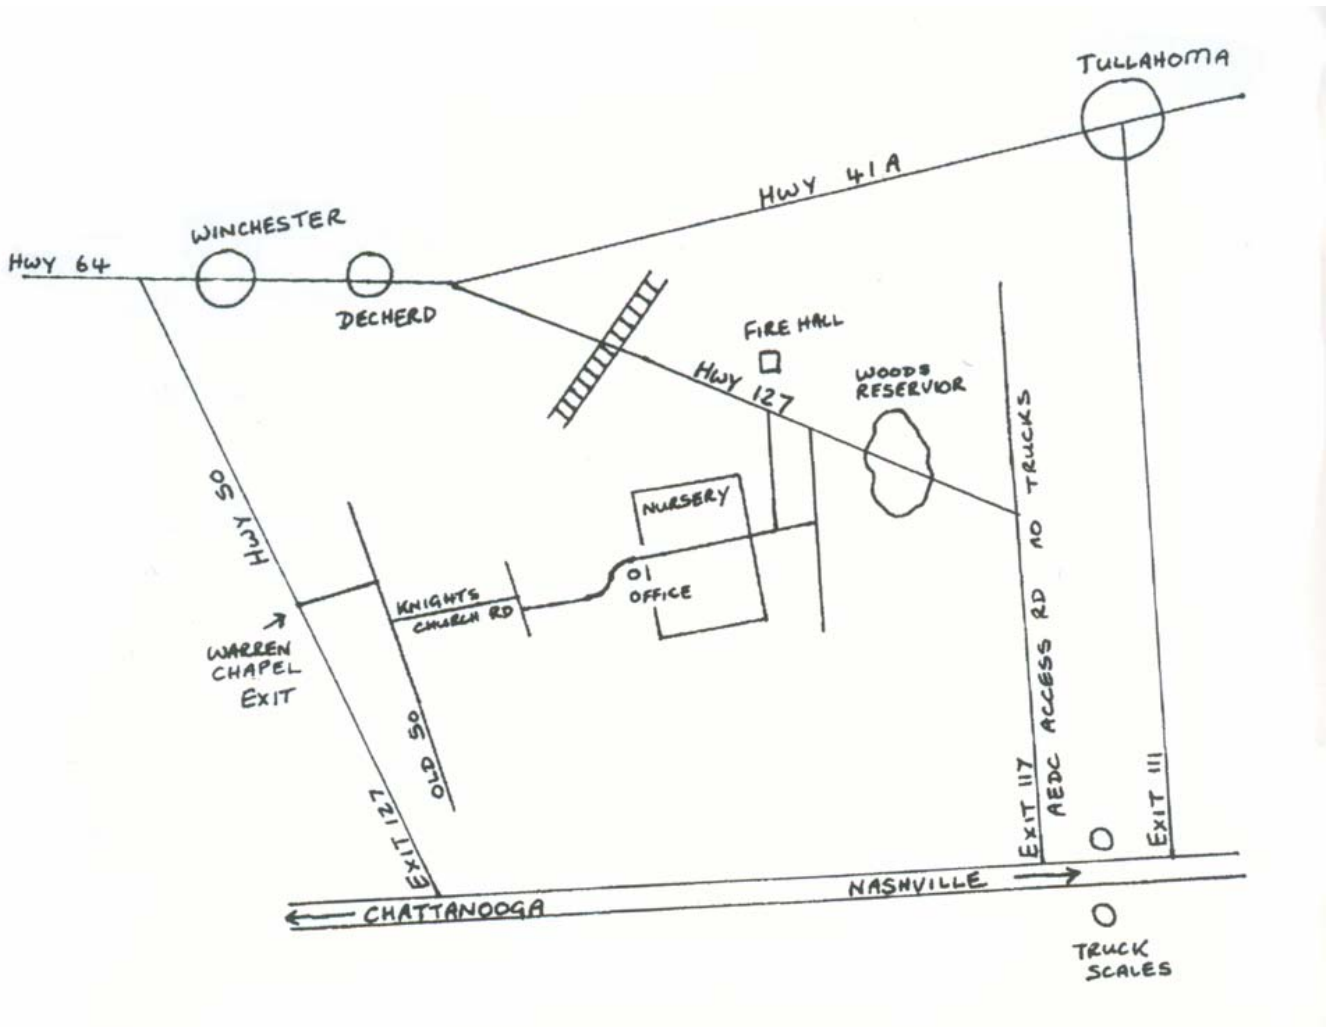

Commercial Nursery Co., Inc
3654 Knights Church Road
Decherd
Tennessee
TN37324

Tel: 931.967.5525
Fax: 931.967.4650

Directions from Chattanooga: 1-24 to exit 127 (Winchester/Pelham) turn left. Go approx 9 mile to Warren Chapel Road. Turn right onto Old Highway. 50 go approx 1/4 mile. Turn left onto Knights Church Road. Go approx 3 mile through 4-way stop office 1 mile on right.

Directions from Nashville: take exit 111 off 1-24. Take highway 55 to Tullahoma, left on 41-A. Go approx 5 miles to turn off. See sign turn right on Capitol Hill Road. Nursery 1 mile on right.